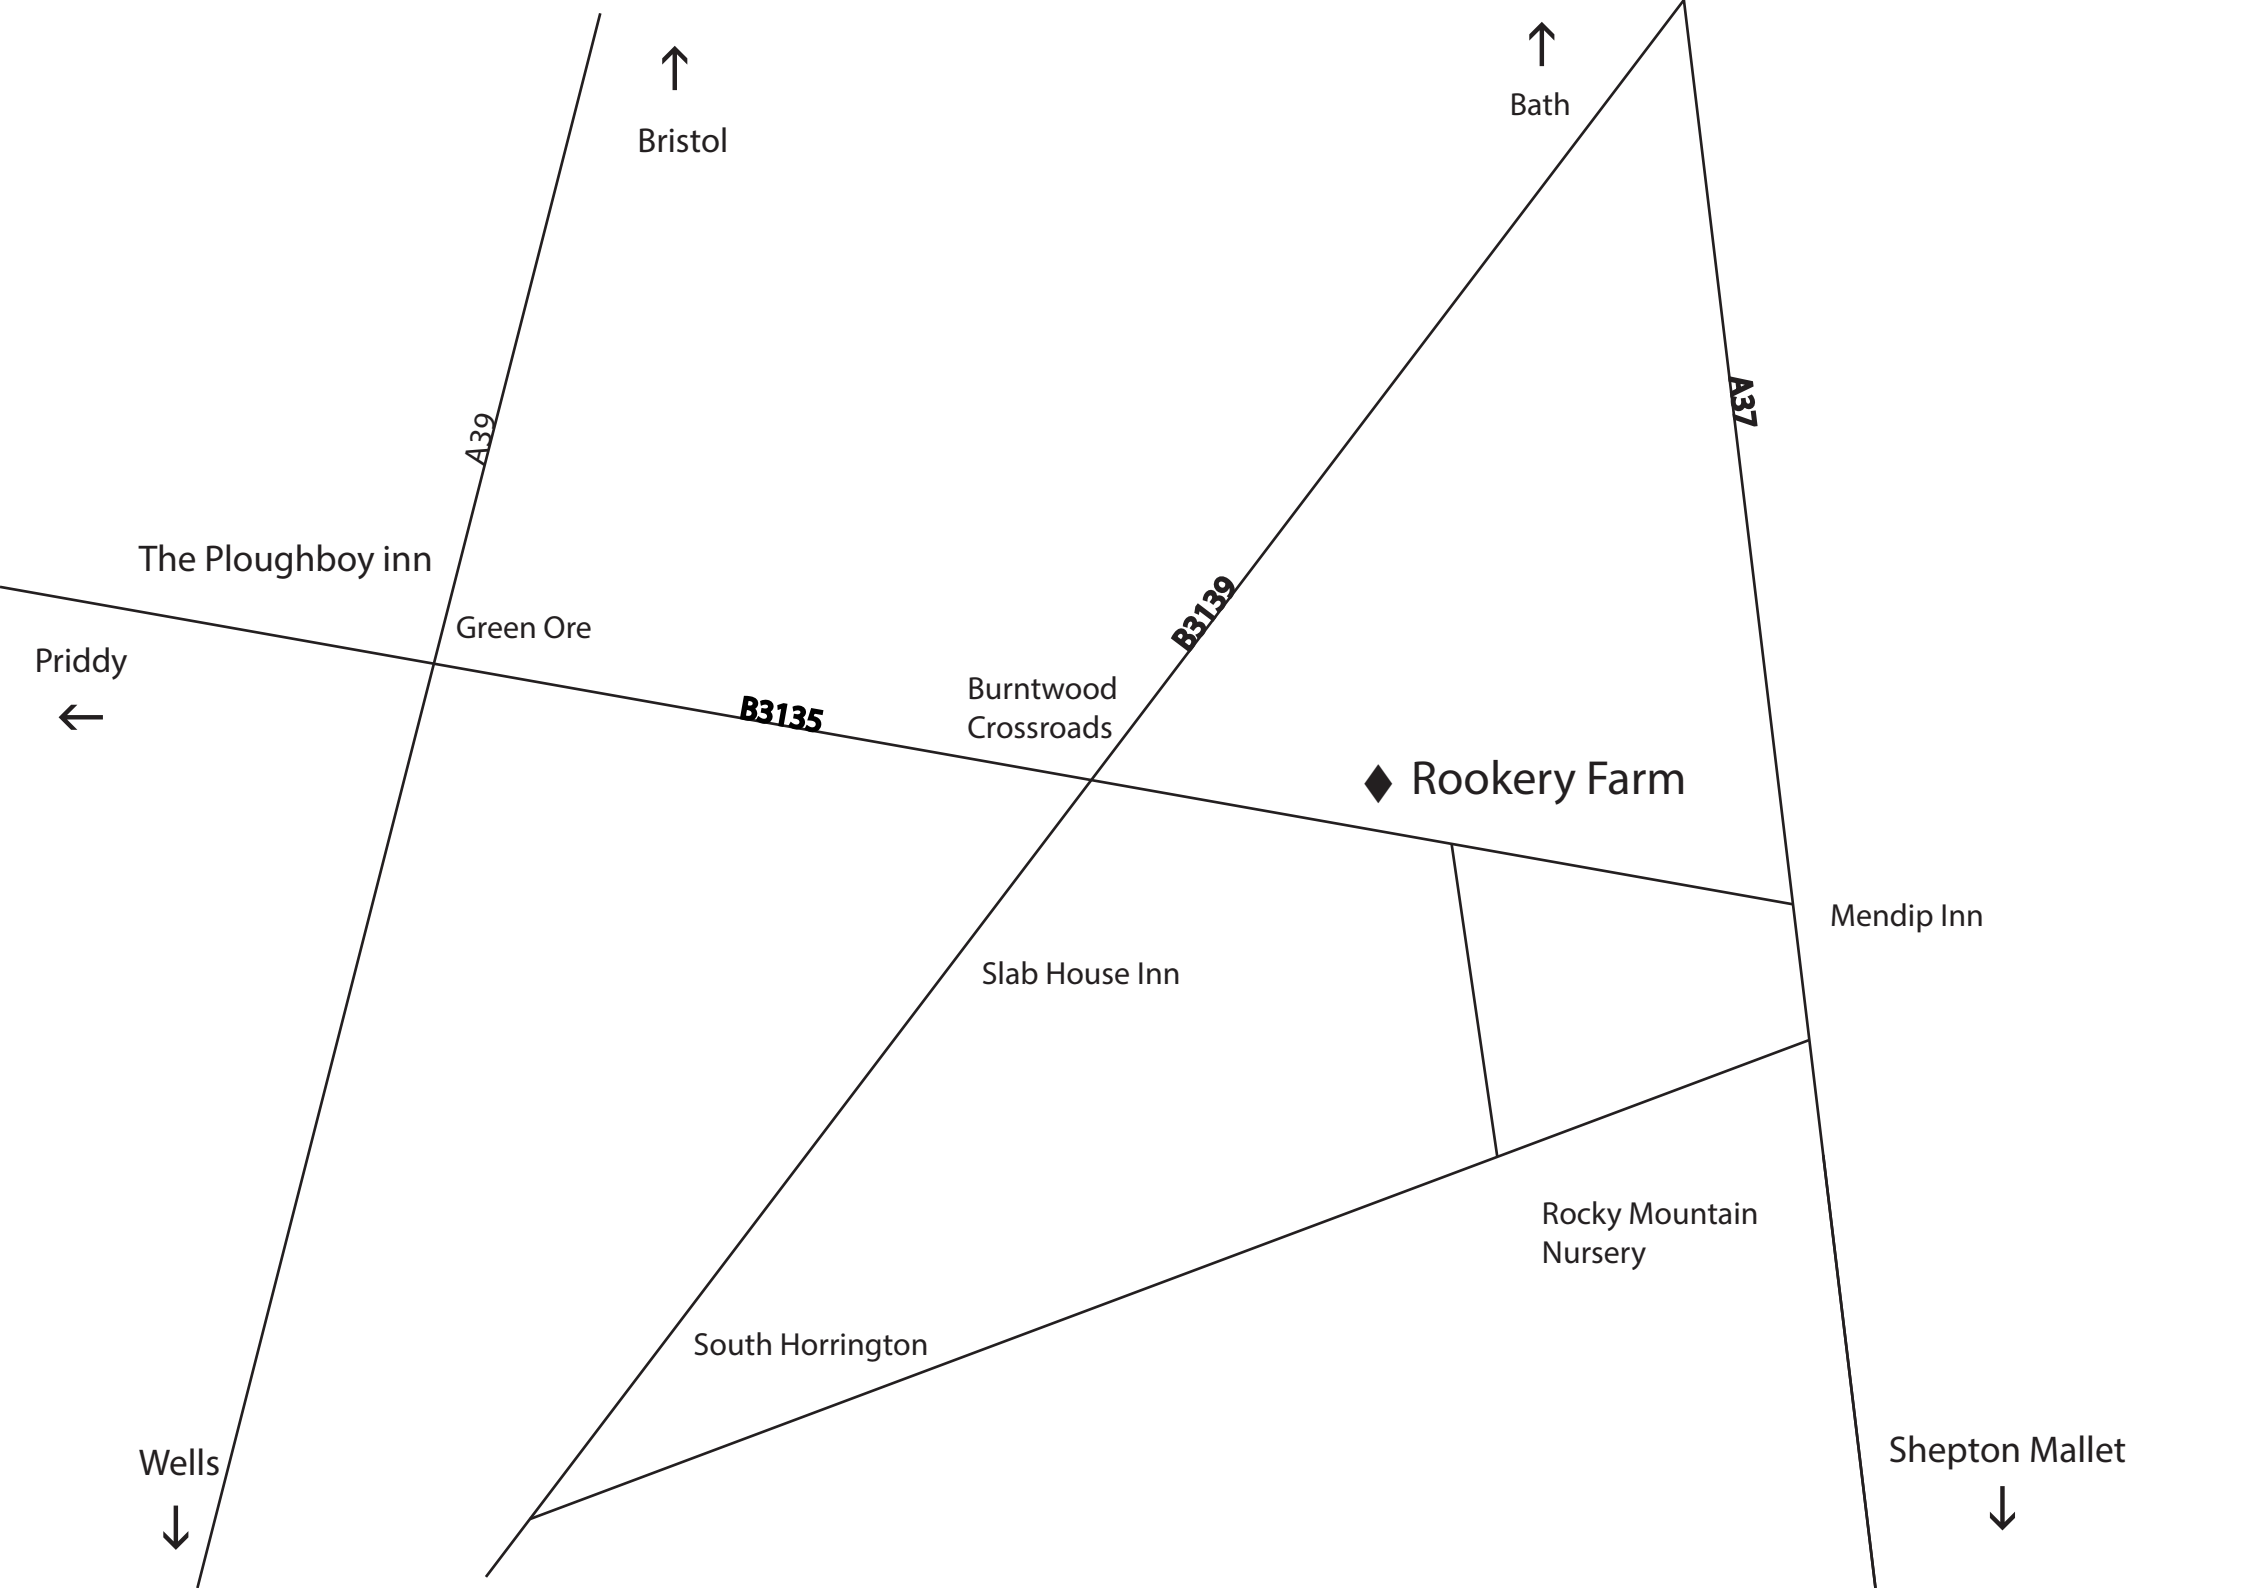

↑
Bristol

↑
Bath

A39

A37

The Ploughboy inn

←
Priddy

Green Ore

B3135

Burntwood
Crossroads

B3139

◆ Rookery Farm

Mendip Inn

Slab House Inn

Rocky Mountain
Nursery

South Horrington

↓
Wells

↓
Shepton Mallet